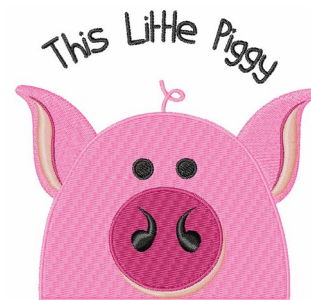

**Name:** Little Piggy Machine Embroidery Design

**SKU:** WD02-JLA003146D

**Brand:** Windmill Designs

**Unique Colors:** 13 (6 color Stops)