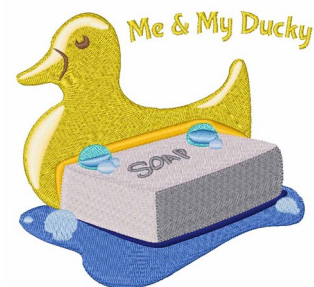

**Name:** My Ducky Machine Embroidery Design

**SKU:** WD02-JLA003141C

**Brand:** Windmill Designs

**Unique Colors:** 13 (14 color Stops)