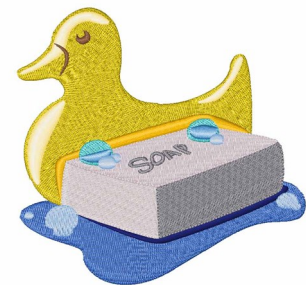

Name: Duck & Soap Machine Embroidery Design

SKU: WD02-JLA003141A

Brand: Windmill Designs

Unique Colors: 13 (13 color Stops)

Unique Colors

	Color Name (Color Code)	Manufacturer - Type
	Super White (1001) [No Color Selected]	madeira - rayon
	Dusty Lilac (1263) [No Color Selected]	madeira - rayon
	Crocus (286)	Exquisite - Polyester 1000m

Complete Color Sequence

#		Color Name (Color Code)	Manufacturer - Type
1		Super White (1001) [No Color Selected]	madeira - rayon
2		Super White (1001) [No Color Selected]	madeira - rayon
3		Crocus (286)	Exquisite - Polyester 1000m