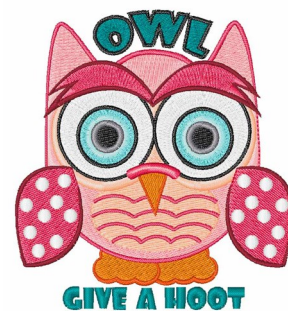

**Name:** Give A Hoot Machine Embroidery Design

**SKU:** WD02-JLA003138C

**Brand:** Windmill Designs

**Unique Colors:** 13 (19 color Stops)