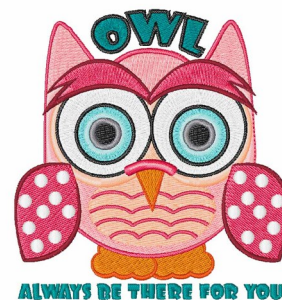

**Name:** Always Be There Machine Embroidery Design

**SKU:** WD02-JLA003138B

**Brand:** Windmill Designs

**Unique Colors:** 13 (19 color Stops)