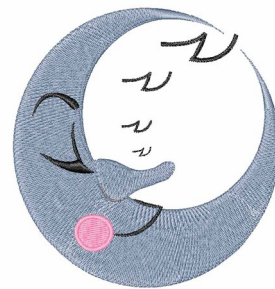

Name: Sleepy Moon

SKU: WD02-JLA003136A

Brand: Windmill Designs

Unique Colors: 13 (4 color Stops)

Unique Colors

	Color Name (Color Code)	Manufacturer - Type
	Super White (1001) [No Color Selected]	madeira - rayon
	Dusty Lilac (1263) [No Color Selected]	madeira - rayon
	Crocus (286)	Exquisite - Polyester 1000m