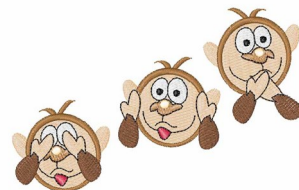

Name: Silly Monkeys Machine Embroidery Design

SKU: WD02-JLA003132A

Brand: Windmill Designs

Unique Colors: 13 (10 color Stops)

Unique Colors

	Color Name (Color Code)	Manufacturer - Type
	Super White (1001) [No Color Selected]	madeira - rayon
	Dusty Lilac (1263) [No Color Selected]	madeira - rayon
	Crocus (286)	Exquisite - Polyester 1000m

Complete Color Sequence

#		Color Name (Color Code)	Manufacturer - Type
1		Super White (1001) [No Color Selected]	madeira - rayon
2		Super White (1001) [No Color Selected]	madeira - rayon
3		Crocus (286)	Exquisite - Polyester 1000m