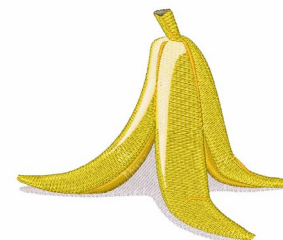

**Name:** Banana Peel Machine Embroidery Design

**SKU:** WD02-JLA003130A

**Brand:** Windmill Designs

**Unique Colors:** 13 (6 color Stops)

## Unique Colors

	<b>Color Name (Color Code)</b>	<b>Manufacturer - Type</b>
	Super White (1001) [No Color Selected]	madeira - rayon
	Dusty Lilac (1263) [No Color Selected]	madeira - rayon
	Crocus (286)	Exquisite - Polyester 1000m

# Complete Color Sequence

#		Color Name (Color Code)	Manufacturer - Type
1		Super White (1001) [No Color Selected]	madeira - rayon
2		Super White (1001) [No Color Selected]	madeira - rayon
3		Crocus (286)	Exquisite - Polyester 1000m