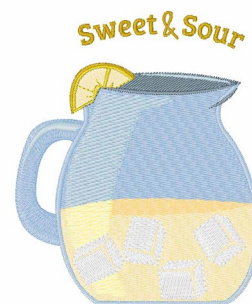

Name: Sweet & Sour Machine Embroidery Design

SKU: WD02-JLA003111D

Brand: Windmill Designs

Unique Colors: 13 (14 color Stops)

Unique Colors

	Color Name (Color Code)	Manufacturer - Type
	Super White (1001) [No Color Selected]	madeira - rayon
	Dusty Lilac (1263) [No Color Selected]	madeira - rayon
	Crocus (286)	Exquisite - Polyester 1000m

Complete Color Sequence

#		Color Name (Color Code)	Manufacturer - Type
1		Super White (1001) [No Color Selected]	madeira - rayon
2		Super White (1001) [No Color Selected]	madeira - rayon
3		Crocus (286)	Exquisite - Polyester 1000m