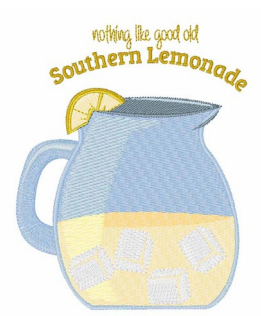

Name: Suothern Lemonade

SKU: WD02-JLA003111C

Brand: Windmill Designs

Unique Colors: 13 (14 color Stops)

Unique Colors

	Color Name (Color Code)	Manufacturer - Type
	Super White (1001) [No Color Selected]	madeira - rayon
	Dusty Lilac (1263) [No Color Selected]	madeira - rayon
	Crocus (286)	Exquisite - Polyester 1000m

Complete Color Sequence

#		Color Name (Color Code)	Manufacturer - Type
1		Super White (1001) [No Color Selected]	madeira - rayon
2		Super White (1001) [No Color Selected]	madeira - rayon
3		Crocus (286)	Exquisite - Polyester 1000m