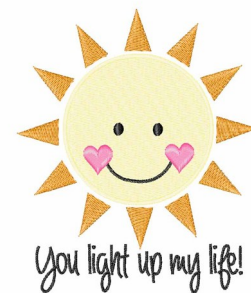

Name: Light Up My Life Machine Embroidery Design

SKU: WD02-JLA003108D

Brand: Windmill Designs

Unique Colors: 13 (5 color Stops)

Unique Colors

	Color Name (Color Code)	Manufacturer - Type
	Super White (1001) [No Color Selected]	madeira - rayon
	Dusty Lilac (1263) [No Color Selected]	madeira - rayon
	Crocus (286)	Exquisite - Polyester 1000m