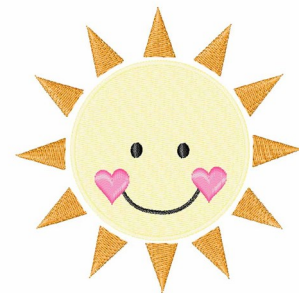

**Name:** Happy Sun Machine Embroidery Design

**SKU:** WD02-JLA003108A

**Brand:** Windmill Designs

**Unique Colors:** 13 (4 color Stops)