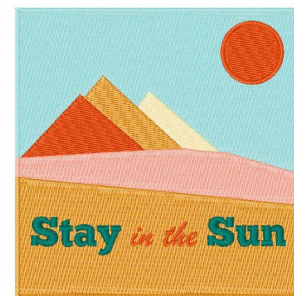

Name: Stay In Sun

SKU: WD02-JLA003106C

Brand: Windmill Designs

Unique Colors: 13 (8 color Stops)

Unique Colors

	Color Name (Color Code)	Manufacturer - Type
	Super White (1001) [No Color Selected]	madeira - rayon
	Dusty Lilac (1263) [No Color Selected]	madeira - rayon
	Crocus (286)	Exquisite - Polyester 1000m