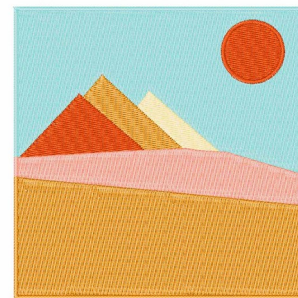

**Name:** Pyramid Scene

**SKU:** WD02-JLA003106A

**Brand:** Windmill Designs

**Unique Colors:** 13 (6 color Stops)

## Unique Colors

	<b>Color Name (Color Code)</b>	<b>Manufacturer - Type</b>
	Super White (1001) [No Color Selected]	madeira - rayon
	Dusty Lilac (1263) [No Color Selected]	madeira - rayon
	Crocus (286)	Exquisite - Polyester 1000m

# Complete Color Sequence

#		Color Name (Color Code)	Manufacturer - Type
1		Super White (1001) [No Color Selected]	madeira - rayon
2		Super White (1001) [No Color Selected]	madeira - rayon
3		Crocus (286)	Exquisite - Polyester 1000m