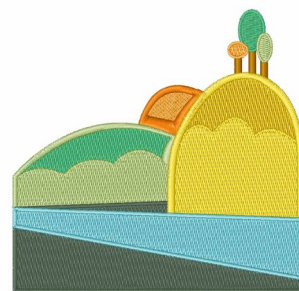

Name: Hill Landscape

SKU: WD02-JLA003090A

Brand: Windmill Designs

Unique Colors: 13 (12 color Stops)

Unique Colors

| | Color Name (Color Code) | Manufacturer - Type |
|--|--|-----------------------------|
|  | Super White (1001) [No Color Selected] | madeira - rayon |
|  | Dusty Lilac (1263) [No Color Selected] | madeira - rayon |
|  | Crocus (286) | Exquisite - Polyester 1000m |

Complete Color Sequence

| # | | Color Name (Color Code) | Manufacturer - Type |
|---|---|--|--------------------------------|
| 1 |  | Super White (1001) [No Color Selected] | madeira - rayon |
| 2 |  | Super White (1001) [No Color Selected] | madeira - rayon |
| 3 |  | Crocus (286) | Exquisite - Polyester 1000m |