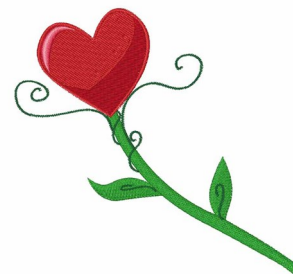

Name: Heart Flower Machine Embroidery Design

SKU: WD02-JLA003087A

Brand: Windmill Designs

Unique Colors: 13 (5 color Stops)

Unique Colors

	Color Name (Color Code)	Manufacturer - Type
	Super White (1001) [No Color Selected]	madeira - rayon
	Dusty Lilac (1263) [No Color Selected]	madeira - rayon
	Crocus (286)	Exquisite - Polyester 1000m