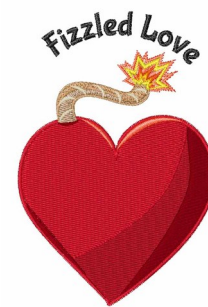

Name: Fizzled Love Machine Embroidery Design

SKU: WD02-JLA003085C

Brand: Windmill Designs

Unique Colors: 13 (13 color Stops)

Unique Colors

	Color Name (Color Code)	Manufacturer - Type
	Super White (1001) [No Color Selected]	madeira - rayon
	Dusty Lilac (1263) [No Color Selected]	madeira - rayon
	Crocus (286)	Exquisite - Polyester 1000m