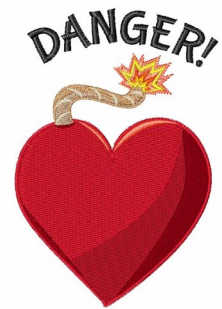

Name: Danger Machine Embroidery Design

SKU: WD02-JLA003085B

Brand: Windmill Designs

Unique Colors: 13 (13 color Stops)

Unique Colors

	Color Name (Color Code)	Manufacturer - Type
	Super White (1001) [No Color Selected]	madeira - rayon
	Dusty Lilac (1263) [No Color Selected]	madeira - rayon
	Crocus (286)	Exquisite - Polyester 1000m