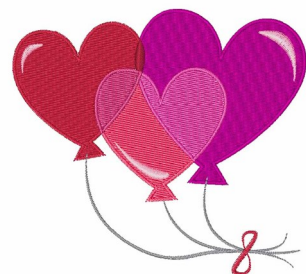

Name: Valentine Balloons Machine Embroidery Design

SKU: WD02-JLA003084A

Brand: Windmill Designs

Unique Colors: 13 (9 color Stops)

Unique Colors

	Color Name (Color Code)	Manufacturer - Type
	Super White (1001) [No Color Selected]	madeira - rayon
	Dusty Lilac (1263) [No Color Selected]	madeira - rayon
	Crocus (286)	Exquisite - Polyester 1000m