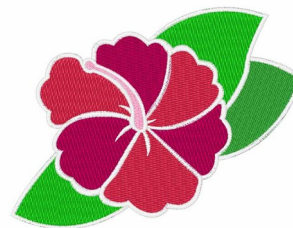

Name: Tropical Flower Machine Embroidery Design

SKU: WD02-JLA003080B

Brand: Windmill Designs

Unique Colors: 13 (6 color Stops)

Unique Colors

	Color Name (Color Code)	Manufacturer - Type
	Super White (1001) [No Color Selected]	madeira - rayon
	Dusty Lilac (1263) [No Color Selected]	madeira - rayon
	Crocus (286)	Exquisite - Polyester 1000m

Complete Color Sequence

#		Color Name (Color Code)	Manufacturer - Type
1		Super White (1001) [No Color Selected]	madeira - rayon
2		Super White (1001) [No Color Selected]	madeira - rayon
3		Crocus (286)	Exquisite - Polyester 1000m