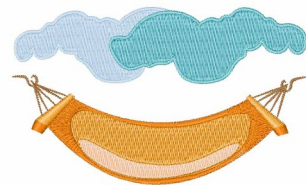

Name: Hammock Machine Embroidery Design

SKU: WD02-JLA003077A

Brand: Windmill Designs

Unique Colors: 13 (7 color Stops)

Unique Colors

	Color Name (Color Code)	Manufacturer - Type
	Super White (1001) [No Color Selected]	madeira - rayon
	Dusty Lilac (1263) [No Color Selected]	madeira - rayon
	Crocus (286)	Exquisite - Polyester 1000m

Complete Color Sequence

#		Color Name (Color Code)	Manufacturer - Type
1		Super White (1001) [No Color Selected]	madeira - rayon
2		Super White (1001) [No Color Selected]	madeira - rayon
3		Crocus (286)	Exquisite - Polyester 1000m