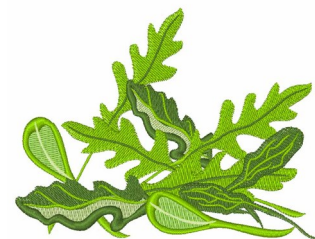

Name: Arugula Greens Machine Embroidery Design

SKU: WD02-JLA003075B

Brand: Windmill Designs

Unique Colors: 13 (10 color Stops)

Unique Colors

	Color Name (Color Code)	Manufacturer - Type
	Super White (1001) [No Color Selected]	madeira - rayon
	Dusty Lilac (1263) [No Color Selected]	madeira - rayon
	Crocus (286)	Exquisite - Polyester 1000m

Complete Color Sequence

#		Color Name (Color Code)	Manufacturer - Type
1		Super White (1001) [No Color Selected]	madeira - rayon
2		Super White (1001) [No Color Selected]	madeira - rayon
3		Crocus (286)	Exquisite - Polyester 1000m