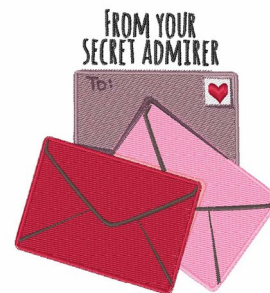

Name: Secret Admirer Machine Embroidery Design

SKU: WD02-JLA003071D

Brand: Windmill Designs

Unique Colors: 13 (11 color Stops)

Unique Colors

	Color Name (Color Code)	Manufacturer - Type
	Super White (1001) [No Color Selected]	madeira - rayon
	Dusty Lilac (1263) [No Color Selected]	madeira - rayon
	Crocus (286)	Exquisite - Polyester 1000m