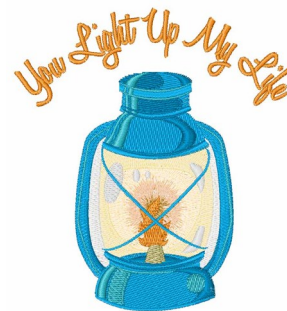

Name: Light My Life

SKU: WD02-JLA003064D

Brand: Windmill Designs

Unique Colors: 13 (13 color Stops)

Unique Colors

	Color Name (Color Code)	Manufacturer - Type
	Super White (1001) [No Color Selected]	madeira - rayon
	Dusty Lilac (1263) [No Color Selected]	madeira - rayon
	Crocus (286)	Exquisite - Polyester 1000m

Complete Color Sequence

#		Color Name (Color Code)	Manufacturer - Type
1		Super White (1001) [No Color Selected]	madeira - rayon
2		Super White (1001) [No Color Selected]	madeira - rayon
3		Crocus (286)	Exquisite - Polyester 1000m