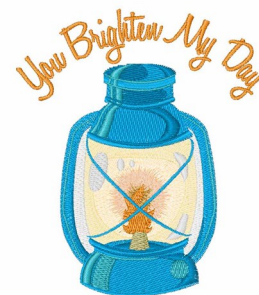

**Name:** Brighten My Day Machine Embroidery Design

**SKU:** WD02-JLA003064C

**Brand:** Windmill Designs

**Unique Colors:** 13 (13 color Stops)