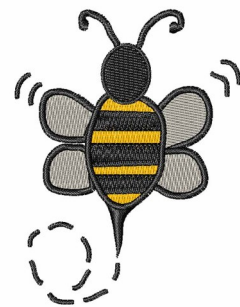

Name: Bumble Bee Machine Embroidery Design

SKU: WD02-JLA003063A

Brand: Windmill Designs

Unique Colors: 13 (3 color Stops)

Unique Colors

	Color Name (Color Code)	Manufacturer - Type
	Super White (1001) [No Color Selected]	madeira - rayon
	Dusty Lilac (1263) [No Color Selected]	madeira - rayon
	Crocus (286)	Exquisite - Polyester 1000m