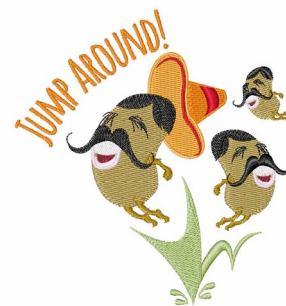

Name: Jump Around Machine Embroidery Design

SKU: WD02-JLA003060C

Brand: Windmill Designs

Unique Colors: 13 (18 color Stops)

Unique Colors

	Color Name (Color Code)	Manufacturer - Type
	Super White (1001) [No Color Selected]	madeira - rayon
	Dusty Lilac (1263) [No Color Selected]	madeira - rayon
	Crocus (286)	Exquisite - Polyester 1000m