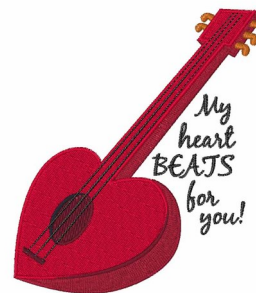

Name: Heart Beats Machine Embroidery Design

SKU: WD02-JLA003046D

Brand: Windmill Designs

Unique Colors: 13 (7 color Stops)

Unique Colors

	Color Name (Color Code)	Manufacturer - Type
	Super White (1001) [No Color Selected]	madeira - rayon
	Dusty Lilac (1263) [No Color Selected]	madeira - rayon
	Crocus (286)	Exquisite - Polyester 1000m