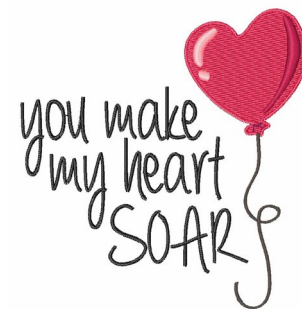

Name: Heart Soar Machine Embroidery Design

SKU: WD02-JLA003044D

Brand: Windmill Designs

Unique Colors: 13 (6 color Stops)

Unique Colors

	Color Name (Color Code)	Manufacturer - Type
	Super White (1001) [No Color Selected]	madeira - rayon
	Dusty Lilac (1263) [No Color Selected]	madeira - rayon
	Crocus (286)	Exquisite - Polyester 1000m