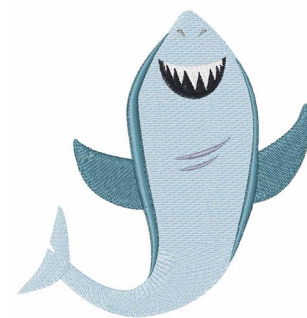

**Name:** Shark Fish Machine Embroidery Design

**SKU:** WD02-JLA003043A

**Brand:** Windmill Designs

**Unique Colors:** 13 (6 color Stops)