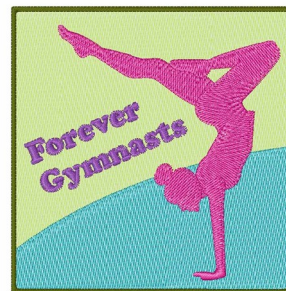

**Name:** Forever Gymnasts Machine Embroidery Design

**SKU:** WD02-JLA003039B

**Brand:** Windmill Designs

**Unique Colors:** 13 (5 color Stops)