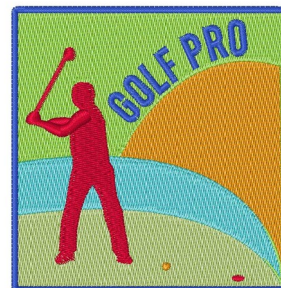

Name: Golf Pro Machine Embroidery Design

SKU: WD02-JLA003037B

Brand: Windmill Designs

Unique Colors: 13 (7 color Stops)

Unique Colors

| | Color Name (Color Code) | Manufacturer - Type |
|--|--|-----------------------------|
|  | Super White (1001) [No Color Selected] | madeira - rayon |
|  | Dusty Lilac (1263) [No Color Selected] | madeira - rayon |
|  | Crocus (286) | Exquisite - Polyester 1000m |