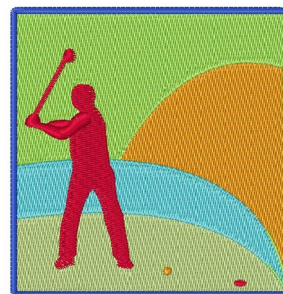

Name: Golfing Green Machine Embroidery Design

SKU: WD02-JLA003037A

Brand: Windmill Designs

Unique Colors: 13 (7 color Stops)

Unique Colors

	Color Name (Color Code)	Manufacturer - Type
	Super White (1001) [No Color Selected]	madeira - rayon
	Dusty Lilac (1263) [No Color Selected]	madeira - rayon
	Crocus (286)	Exquisite - Polyester 1000m