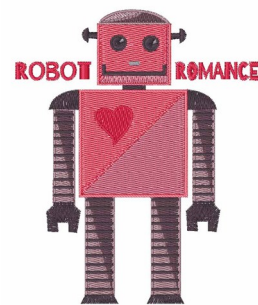

Name: Robot Romance Machine Embroidery Design

SKU: WD02-JLA003035C

Brand: Windmill Designs

Unique Colors: 13 (11 color Stops)

Unique Colors

	Color Name (Color Code)	Manufacturer - Type
	Super White (1001) [No Color Selected]	madeira - rayon
	Dusty Lilac (1263) [No Color Selected]	madeira - rayon
	Crocus (286)	Exquisite - Polyester 1000m