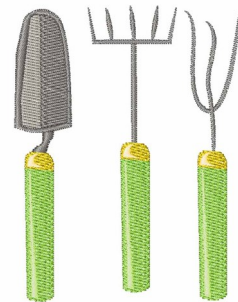

Name: Gardening Tools Machine Embroidery Design

SKU: WD02-JLA003034A

Brand: Windmill Designs

Unique Colors: 13 (6 color Stops)

Unique Colors

	Color Name (Color Code)	Manufacturer - Type
	Super White (1001) [No Color Selected]	madeira - rayon
	Dusty Lilac (1263) [No Color Selected]	madeira - rayon
	Crocus (286)	Exquisite - Polyester 1000m

Complete Color Sequence

#		Color Name (Color Code)	Manufacturer - Type
1		Super White (1001) [No Color Selected]	madeira - rayon
2		Super White (1001) [No Color Selected]	madeira - rayon
3		Crocus (286)	Exquisite - Polyester 1000m