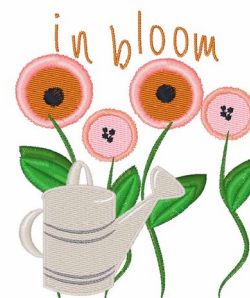

**Name:** In Bloom Machine Embroidery Design

**SKU:** WD02-JLA003033D

**Brand:** Windmill Designs

**Unique Colors:** 13 (11 color Stops)