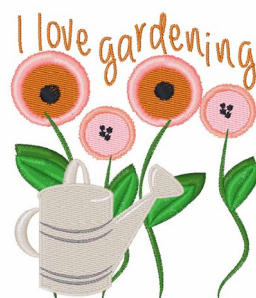

Name: Love Gardening Machine Embroidery Design

SKU: WD02-JLA003033C

Brand: Windmill Designs

Unique Colors: 13 (11 color Stops)

Unique Colors

	Color Name (Color Code)	Manufacturer - Type
	Super White (1001) [No Color Selected]	madeira - rayon
	Dusty Lilac (1263) [No Color Selected]	madeira - rayon
	Crocus (286)	Exquisite - Polyester 1000m