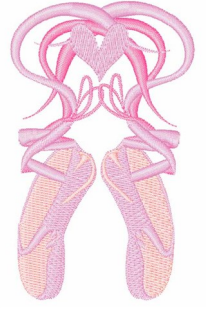

Name: Pointe Shoes

SKU: WD02-JLA003030B

Brand: Windmill Designs

Unique Colors: 13 (6 color Stops)

Unique Colors

	Color Name (Color Code)	Manufacturer - Type
	Super White (1001) [No Color Selected]	madeira - rayon
	Dusty Lilac (1263) [No Color Selected]	madeira - rayon
	Crocus (286)	Exquisite - Polyester 1000m

Complete Color Sequence

#		Color Name (Color Code)	Manufacturer - Type
1		Super White (1001) [No Color Selected]	madeira - rayon
2		Super White (1001) [No Color Selected]	madeira - rayon
3		Crocus (286)	Exquisite - Polyester 1000m