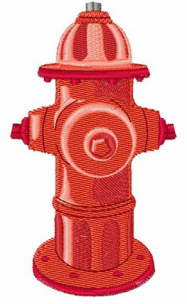

**Name:** Fire Hydrant Machine Embroidery Design

**SKU:** WD02-JLA003028A

**Brand:** Windmill Designs

**Unique Colors:** 13 (8 color Stops)

## Unique Colors

	<b>Color Name (Color Code)</b>	<b>Manufacturer - Type</b>
	Super White (1001) [No Color Selected]	madeira - rayon
	Dusty Lilac (1263) [No Color Selected]	madeira - rayon
	Crocus (286)	Exquisite - Polyester 1000m

# Complete Color Sequence

#		Color Name (Color Code)	Manufacturer - Type
1		Super White (1001) [No Color Selected]	madeira - rayon
2		Super White (1001) [No Color Selected]	madeira - rayon
3		Crocus (286)	Exquisite - Polyester 1000m