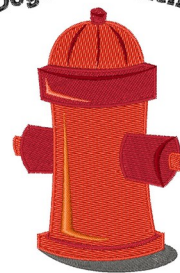

Name: Dogs Best Friend Machine Embroidery Design

SKU: WD02-JLA003027B

Brand: Windmill Designs

Unique Colors: 13 (4 color Stops)

Dog's Best Friend

Unique Colors

	Color Name (Color Code)	Manufacturer - Type
	Super White (1001) [No Color Selected]	madeira - rayon
	Dusty Lilac (1263) [No Color Selected]	madeira - rayon
	Crocus (286)	Exquisite - Polyester 1000m

Complete Color Sequence

#		Color Name (Color Code)	Manufacturer - Type
1		Super White (1001) [No Color Selected]	madeira - rayon
2		Super White (1001) [No Color Selected]	madeira - rayon
3		Crocus (286)	Exquisite - Polyester 1000m