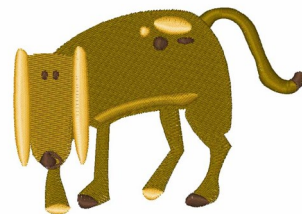

Name: Dog Mutt Machine Embroidery Design

SKU: WD02-JLA003020A

Brand: Windmill Designs

Unique Colors: 13 (4 color Stops)

Unique Colors

	Color Name (Color Code)	Manufacturer - Type
	Super White (1001) [No Color Selected]	madeira - rayon
	Dusty Lilac (1263) [No Color Selected]	madeira - rayon
	Crocus (286)	Exquisite - Polyester 1000m

Complete Color Sequence

#		Color Name (Color Code)	Manufacturer - Type
1		Super White (1001) [No Color Selected]	madeira - rayon
2		Super White (1001) [No Color Selected]	madeira - rayon
3		Crocus (286)	Exquisite - Polyester 1000m