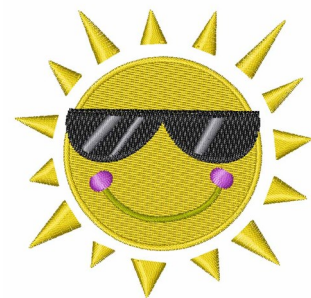

Name: Smile Sun

SKU: WD02-JLA003012A

Brand: Windmill Designs

Unique Colors: 13 (5 color Stops)

Unique Colors

	Color Name (Color Code)	Manufacturer - Type
	Super White (1001) [No Color Selected]	madeira - rayon
	Dusty Lilac (1263) [No Color Selected]	madeira - rayon
	Crocus (286)	Exquisite - Polyester 1000m