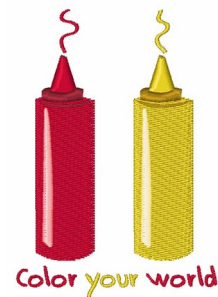

Name: Color Your World Machine Embroidery Design

SKU: WD02-JLA003011B

Brand: Windmill Designs

Unique Colors: 13 (8 color Stops)

Unique Colors

	Color Name (Color Code)	Manufacturer - Type
	Super White (1001) [No Color Selected]	madeira - rayon
	Dusty Lilac (1263) [No Color Selected]	madeira - rayon
	Crocus (286)	Exquisite - Polyester 1000m

Complete Color Sequence

#		Color Name (Color Code)	Manufacturer - Type
1		Super White (1001) [No Color Selected]	madeira - rayon
2		Super White (1001) [No Color Selected]	madeira - rayon
3		Crocus (286)	Exquisite - Polyester 1000m