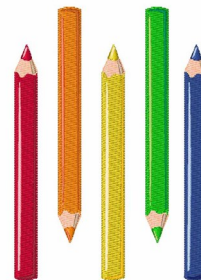

Name: Color Pencils

SKU: WD02-JLA003009A

Brand: Windmill Designs

Unique Colors: 13 (19 color Stops)

Unique Colors

	Color Name (Color Code)	Manufacturer - Type
	Super White (1001) [No Color Selected]	madeira - rayon
	Dusty Lilac (1263) [No Color Selected]	madeira - rayon
	Crocus (286)	Exquisite - Polyester 1000m

Complete Color Sequence

#		Color Name (Color Code)	Manufacturer - Type
1		Super White (1001) [No Color Selected]	madeira - rayon
2		Super White (1001) [No Color Selected]	madeira - rayon
3		Crocus (286)	Exquisite - Polyester 1000m