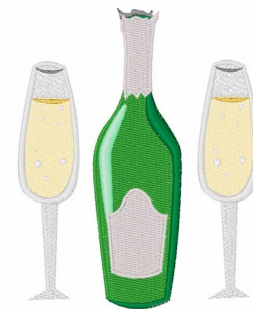

**Name:** Champagne Glasses Machine  
Embroidery Design

**SKU:** WD02-JLA003003A

**Brand:** Windmill Designs

**Unique Colors:** 13 (11 color Stops)

## Unique Colors

	<b>Color Name (Color Code)</b>	<b>Manufacturer - Type</b>
	Super White (1001) [No Color Selected]	madeira - rayon
	Dusty Lilac (1263) [No Color Selected]	madeira - rayon
	Crocus (286)	Exquisite - Polyester 1000m