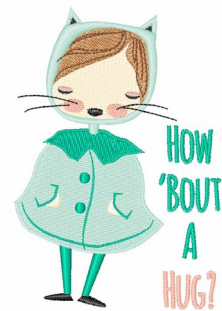

Name: Bout Hug Machine Embroidery Design

SKU: WD02-JLA003001C

Brand: Windmill Designs

Unique Colors: 13 (15 color Stops)

Unique Colors

	Color Name (Color Code)	Manufacturer - Type
	Super White (1001) [No Color Selected]	madeira - rayon
	Dusty Lilac (1263) [No Color Selected]	madeira - rayon
	Crocus (286)	Exquisite - Polyester 1000m