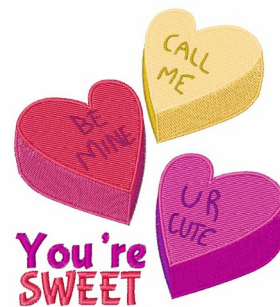

Name: Youre Sweet Machine Embroidery Design

SKU: WD02-JLA002999D

Brand: Windmill Designs

Unique Colors: 13 (14 color Stops)

Unique Colors

	Color Name (Color Code)	Manufacturer - Type
	Super White (1001) [No Color Selected]	madeira - rayon
	Dusty Lilac (1263) [No Color Selected]	madeira - rayon
	Crocus (286)	Exquisite - Polyester 1000m

Complete Color Sequence

#		Color Name (Color Code)	Manufacturer - Type
1		Super White (1001) [No Color Selected]	madeira - rayon
2		Super White (1001) [No Color Selected]	madeira - rayon
3		Crocus (286)	Exquisite - Polyester 1000m