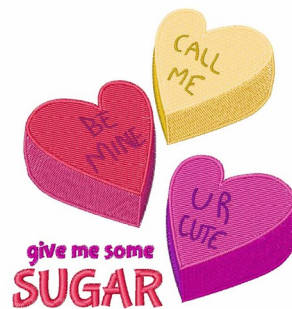

**Name:** Some Sugar Machine Embroidery Design

**SKU:** WD02-JLA002999C

**Brand:** Windmill Designs

**Unique Colors:** 13 (14 color Stops)