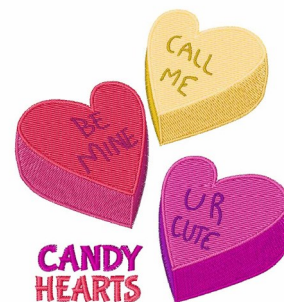

Name: Valentine Hearts Machine Embroidery Design

SKU: WD02-JLA002999B

Brand: Windmill Designs

Unique Colors: 13 (14 color Stops)

Unique Colors

	Color Name (Color Code)	Manufacturer - Type
	Super White (1001) [No Color Selected]	madeira - rayon
	Dusty Lilac (1263) [No Color Selected]	madeira - rayon
	Crocus (286)	Exquisite - Polyester 1000m

Complete Color Sequence

#		Color Name (Color Code)	Manufacturer - Type
1		Super White (1001) [No Color Selected]	madeira - rayon
2		Super White (1001) [No Color Selected]	madeira - rayon
3		Crocus (286)	Exquisite - Polyester 1000m