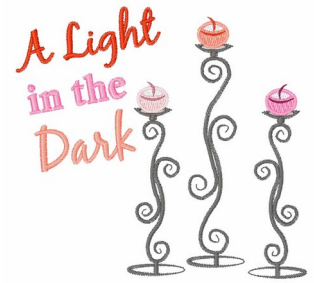

Name: Light in Dark

SKU: WD02-JLA002998A

Brand: Windmill Designs

Unique Colors: 13 (9 color Stops)

Unique Colors

	Color Name (Color Code)	Manufacturer - Type
	Super White (1001) [No Color Selected]	madeira - rayon
	Dusty Lilac (1263) [No Color Selected]	madeira - rayon
	Crocus (286)	Exquisite - Polyester 1000m